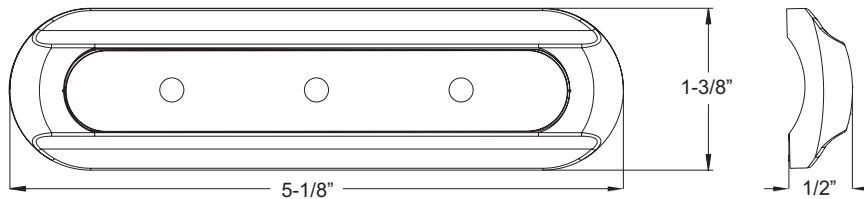

Dimensions shown in inches

* Completely sealed lights have been tested in an explosive environment and exposed to an explosive atmosphere in high temperature that includes powering on-off 50 times without igniting the atmosphere at a temperature not exceeding 200°C. These certificates demonstrate the ability to consistently provide product that meets statutory and regulatory requirements that assure customer satisfaction and safety. Ideal for use in engine rooms, battery compartments and anywhere fire safety is of most importance.

PART NUMBER	DESCRIPTION	LED COLOR	LED HOUSING	UNIT	PACK	UPC
F38-8500B-1	LED Deck Light - Flat Mount	Blue	White	Each	6	630838084011
F38-8500R-1	LED Deck Light - Flat Mount	Red	White	Each	6	630838084029
F38-8505B-1	LED Deck Light - Flat Mount	Blue	Black	Each	6	630838087760
F38-8505R-1	LED Deck Light - Flat Mount	Red	Black	Each	6	630838087753